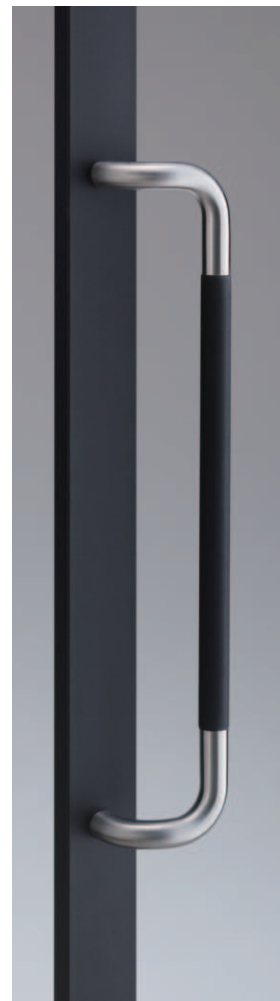

AG1022-45-195-L450
 J-Fort Black + Stainless steel satin finish
 J-Fortブラック+ステンレスサテン仕上
 M8
 On frame or flush doors ϕ 10
 On glass doors ϕ 16
 ¥36,000

AT1252-45-195-L450
 J-Fort Black + Stainless steel satin finish
 J-Fortブラック+ステンレスサテン仕上
 M8
 On frame or flush doors ϕ 10
 On glass doors ϕ 16
 ¥29,000